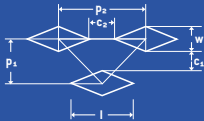

MEVACO

Raute versetzt

w = 25 mm, c₁ = 23 mm, c₂ = 40 mm
l = 60 mm, p₁ = 48 mm, p₂ = 100 mm